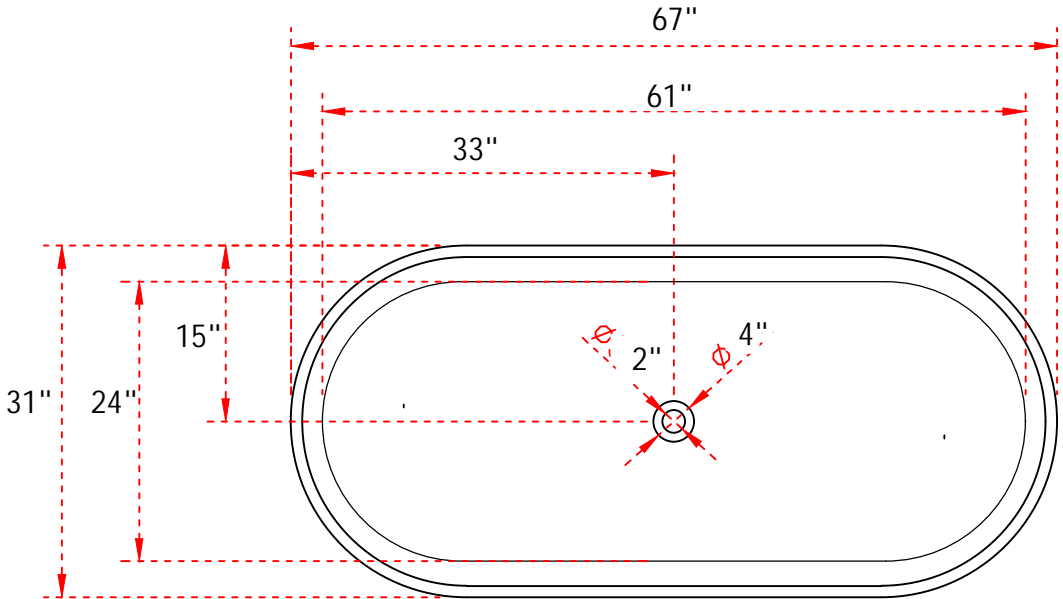

SOLID SURFACE FREESTANDING TUB
 Model:Diamanté Nero

FEATURES

- Product Finish:Clear black
- Overflow Hole:No
- Material:Solid Surface
- Length:67"
- Width:31"
- Height:22"
- Tub Interior Length:61"
- Tub Interior Width:24"
- Water Depth to Rim:17"
- Tap Deck:No
- Drain included:Yes
- Drain Placement:Center
- Faucet Included:No
- Faucet Drillings:No Drillings
- Water Capacity Without Overflow:
(Gallons):132
- Built-In Adjusters:Yes
- Tub Weight Uncrated (LBS):260
- Tub Weight Crated (LBS):359