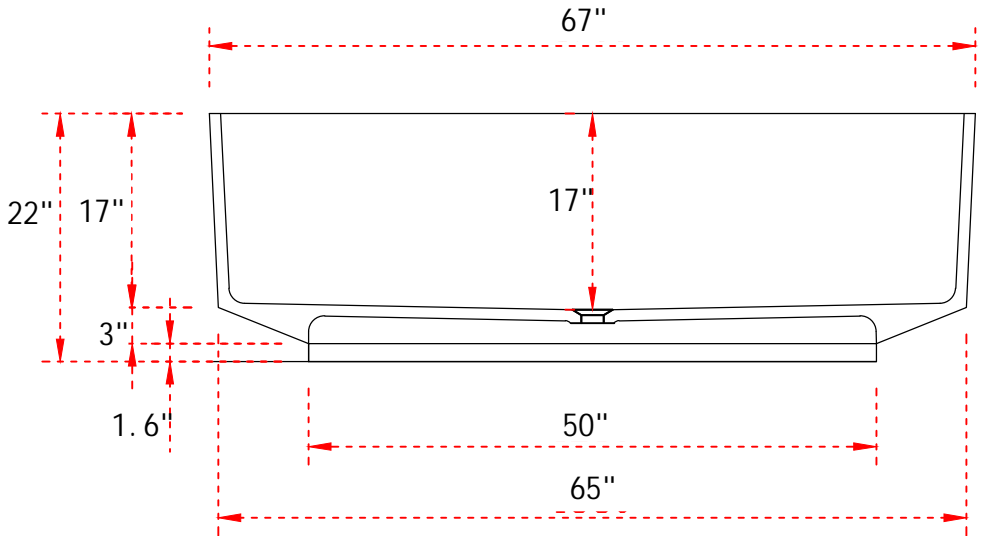

SOLID SURFACE FREESTANDING TUB
 Model:Diamanté Nero

FEATURES

- Product Finish:Clear black
- Overflow Hole:No
- Material:Solid Surface
- Length:67"
- Width:31"
- Height:22"
- Tub Interior Length:61"
- Tub Interior Width:24"
- Water Depth to Rim:17"
- Tap Deck:No
- Drain included:Yes
- Drain Placement:Center
- Faucet Included:No
- Faucet Drillings:No Drillings
- Water Capacity Without Overflow:
(Gallons):132
- Built-In Adjusters:Yes
- Tub Weight Uncrated (LBS):260
- Tub Weight Crated (LBS):359