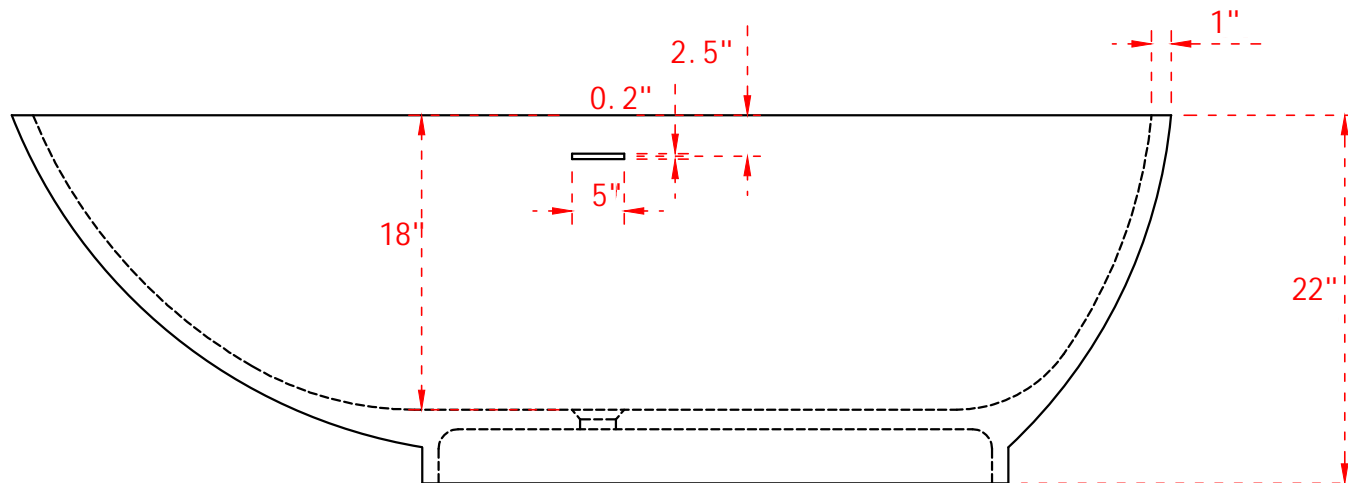

SOLID SURFACE FREESTANDING TUB
Model: Elegante

FEATURES

- Product Finish: Blue Grey
- Overflow Hole: Yes
- Material: Solid Surface
- Length: 59"
- Width: 33"
- Height: 22"
- Tube Interior Length: 57"
- Tube Interior Width: 31"
- Water Depth to Rim: 18"
- Water Depth to Overflow: 15"
- Tap Deck: No
- Drain included: Yes
- Drain Placement: Center
- Faucet Included: No
- Faucet Drillings: No Drillings
- Water Capacity Without/With Overflow:
(Gallons): 143/124
- Built-In Adjusters: Yes
- Tube Weight Uncrated (LBS): 333
- Tube Weight Crated (LBS): 432