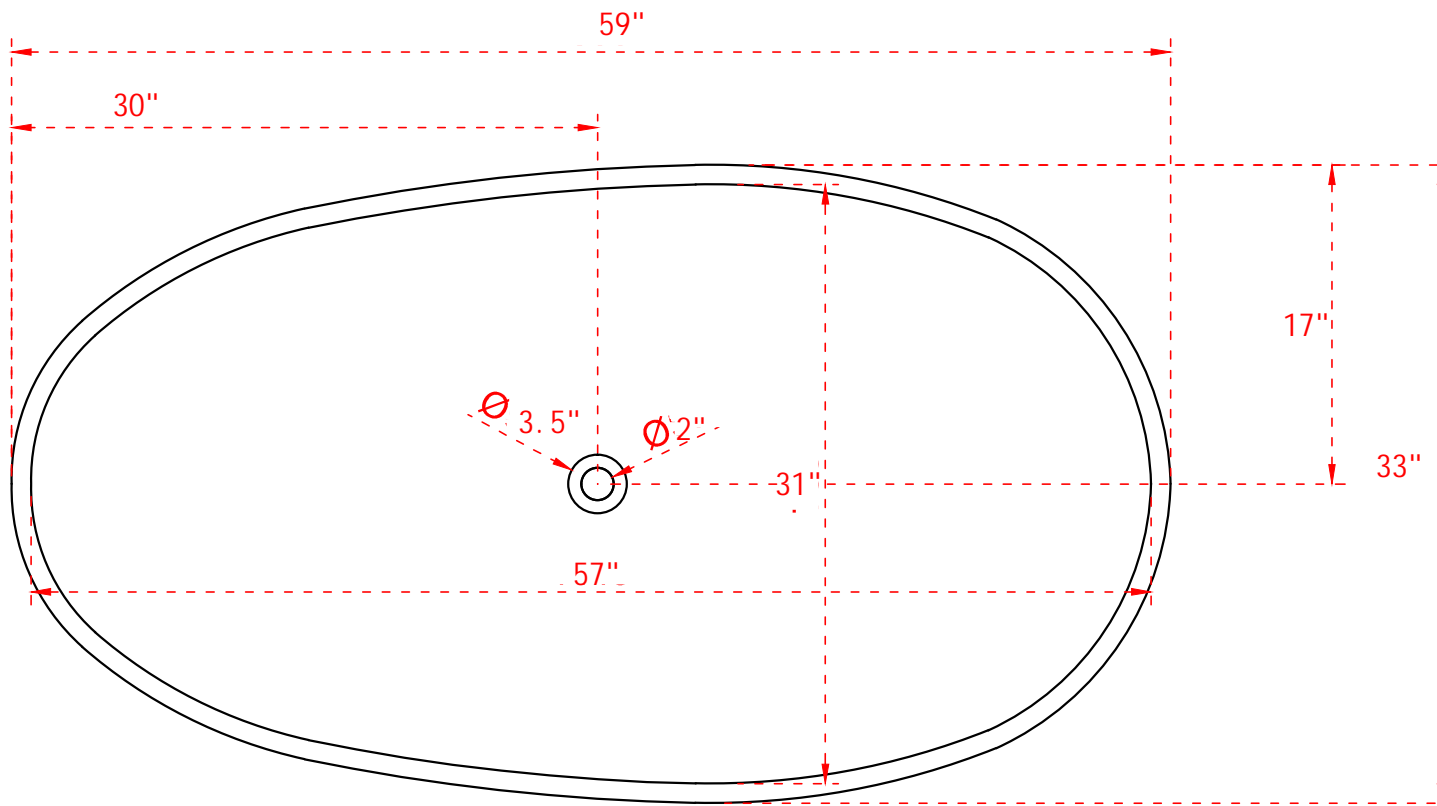

SOLID SURFACE FREESTANDING TUB
Model: Elegante

FEATURES

- Product Finish: Blue Grey
- Overflow Hole: Yes
- Material: Solid Surface
- Length: 59"
- Width: 33"
- Height: 22"
- Tube Interior Length: 57"
- Tube Interior Width: 31"
- Water Depth to Rim: 18"
- Water Depth to Overflow: 15"
- Tap Deck: No
- Drain included: Yes
- Drain Placement: Center
- Faucet Included: No
- Faucet Drillings: No Drillings
- Water Capacity Without/With Overflow:
(Gallons): 143/124
- Built-In Adjusters: Yes
- Tube Weight Uncrated (LBS): 333
- Tube Weight Crated (LBS): 432