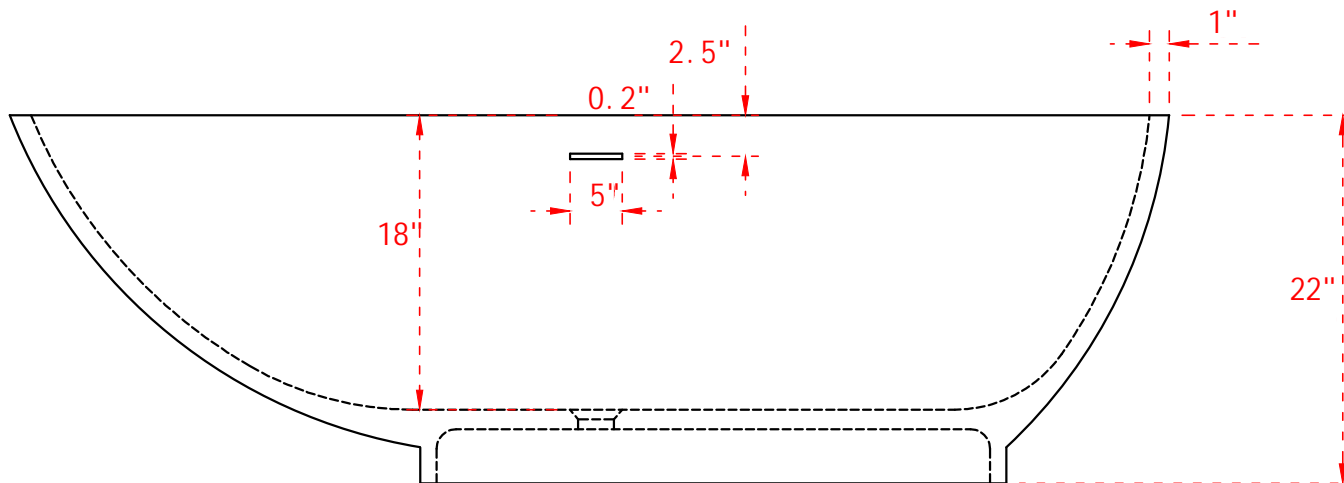

**SOLID SURFACE FREESTANDING TUB**  
**Model: Elegante**

**FEATURES**

- Product Finish: Cool Aqua
- Overflow Hole: Yes
- Material: Solid Surface
- Length: 59"
- Width: 33"
- Height: 22"
- Tube Interior Length: 57"
- Tube Interior Width: 31"
- Water Depth to Rim: 18"
- Water Depth to Overflow: 15"
- Tap Deck: No
- Drain included: Yes
- Drain Placement: Center
- Faucet Included: No
- Faucet Drillings: No Drillings
- Water Capacity Without/With Overflow: (Gallons): 143/124
- Built-In Adjusters: Yes
- Tube Weight Uncrated (LBS): 333
- Tube Weight Crated (LBS): 432