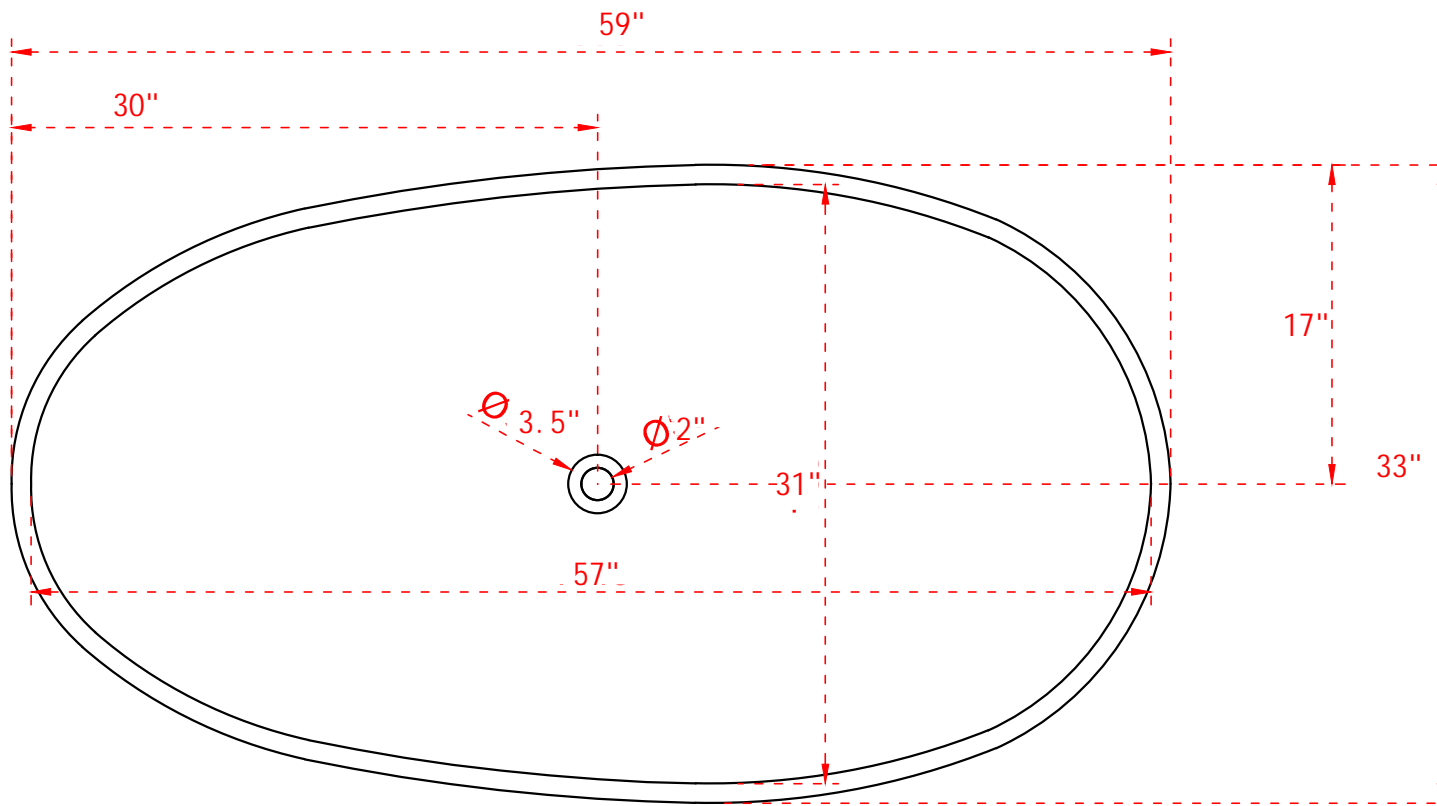

**SOLID SURFACE FREESTANDING TUB**  
**Model: Elegante**

**FEATURES**

- Product Finish: Cool Aqua
- Overflow Hole: Yes
- Material: Solid Surface
- Length: 59"
- Width: 33"
- Height: 22"
- Tube Interior Length: 57"
- Tube Interior Width: 31"
- Water Depth to Rim: 18"
- Water Depth to Overflow: 15"
- Tap Deck: No
- Drain included: Yes
- Drain Placement: Center
- Faucet Included: No
- Faucet Drillings: No Drillings
- Water Capacity Without/With Overflow: (Gallons): 143/124
- Built-In Adjusters: Yes
- Tube Weight Uncrated (LBS): 333
- Tube Weight Crated (LBS): 432