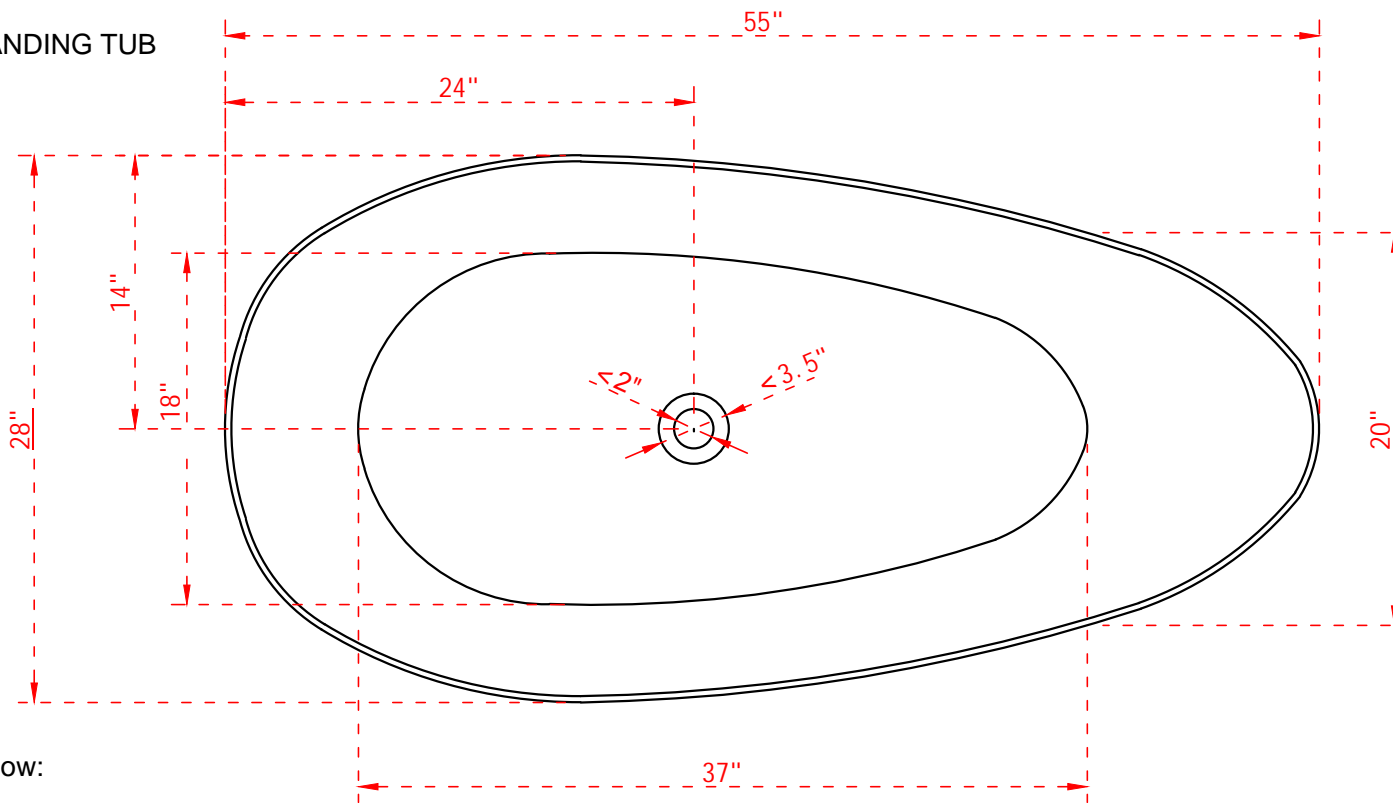

SOLID SURFACE FREESTANDING TUB

Model: Lia

FEATURES

Product Finish: Clear Black

Overflow Hole: No

Material: Solid Surface

Length: 55"

Width: 28"

Height: 22"

Tub Interior Length: 37"

Tub Interior Width: 18"

Water Depth to Rim: 17"

Tap Deck: No

Drain included: Yes

Drain Placement: Center

Faucet Included: No

Faucet Drillings: No Drillings

Water Capacity Without Overflow:
(Gallons): 79

Built-In Adjusters: Yes

Tub Weight Uncrated (LBS): 148

Tub Weight Crated (LBS): 247

DEVINCHY