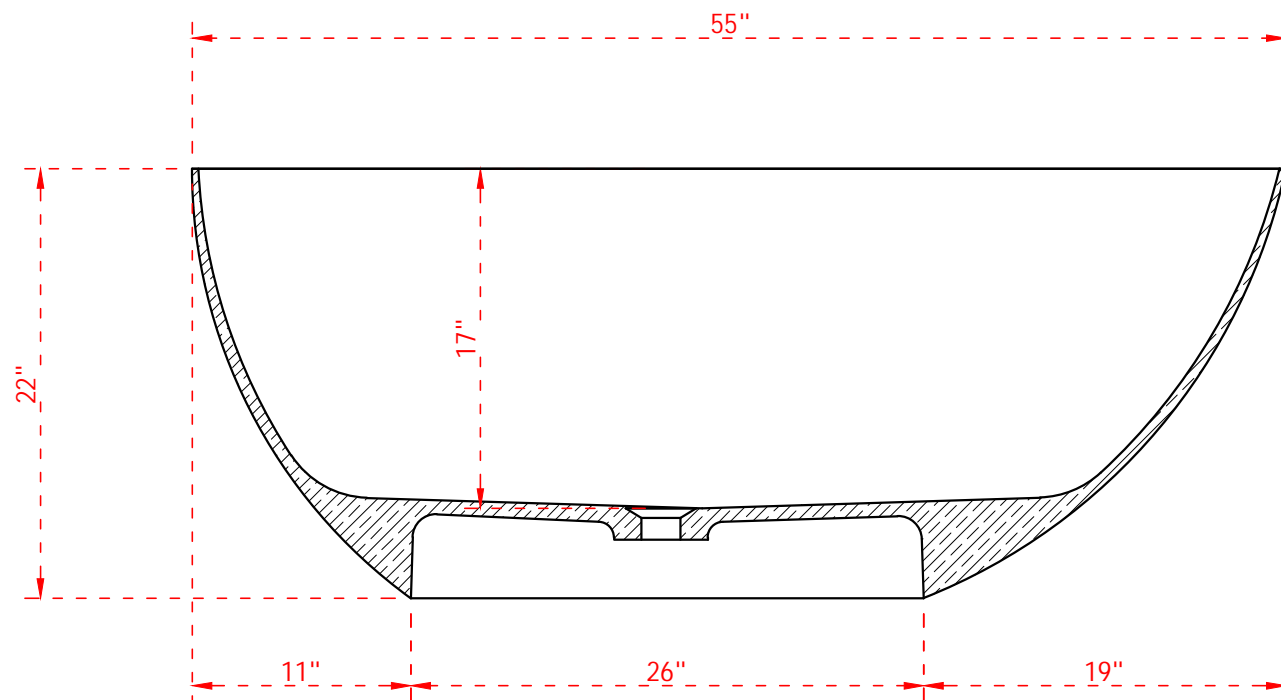

SOLID SURFACE FREESTANDING TUB

Model: Lia

FEATURES

Product Finish: Clear Black

Overflow Hole: No

Material: Solid Surface

Length: 55"

Width: 28"

Height: 22"

Tub Interior Length: 37"

Tub Interior Width: 18"

Water Depth to Rim: 17"

Tap Deck: No

Drain included: Yes

Drain Placement: Center

Faucet Included: No

Faucet Drillings: No Drillings

Water Capacity Without Overflow:
(Gallons): 79

Built-In Adjusters: Yes

Tub Weight Uncrated (LBS): 148

Tub Weight Crated (LBS): 247

DEVINCHY